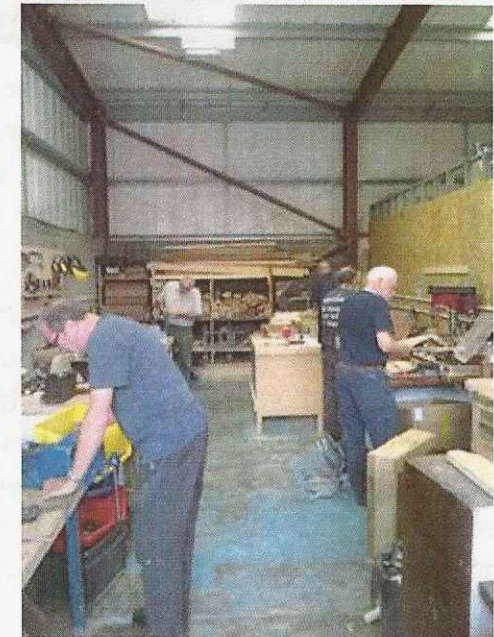

How to find us

Bromsgrove Men in Sheds

Unit 1, Metal & Ores Industrial Estate

138 Hanbury Road

Stoke Prior

Bromsgrove

B60 4JZ

Google Maps: goo.gl/maps/fC3vvGX6djK2